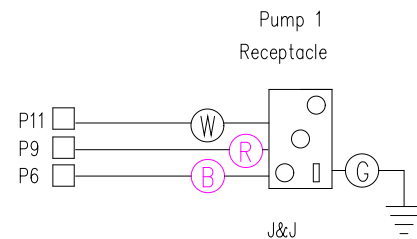

GR N L2 L1

33-0014A-R7

LEGEND	
	- 1/4" QUICK CONNECT
	- 1/4" QUICK CONNECT PIGGYBACK
	- FORK CONNECTOR
	- RING CONNECTOR
	- SOCKET CONNECTOR
	- PIN CONNECTOR

HYDRO-QUIP  
CORONA, CA 909.273.7575

Manufacture Notes: ① ON RELAY INDICATES CAPACITOR.

Dwg. No.  
**E100A0-KQY8**

Drawn  
DJT  
Date  
6.14.01

Rev  
8

Diagram No.  
**4103**

Wire Color Code	
B - Black	G - Green
Br - Brown	Bl - Blue
R - Red	V - Violet
O - Orange	W - White
Y - Yellow	Gr - Grey