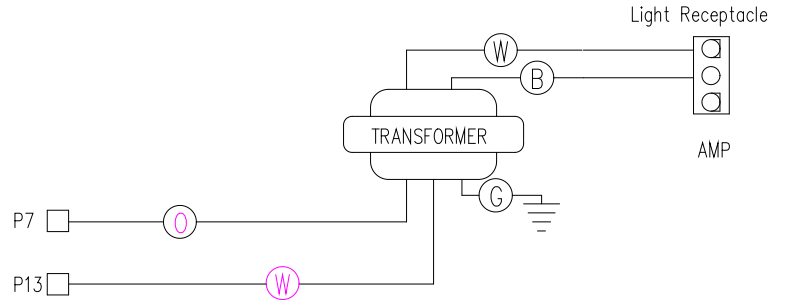

GR N L2 L1

33-0014A-R7

LEGEND	
	- 1/4" QUICK CONNECT
	- 1/4" QUICK CONNECT PIGGYBACK
	- FORK CONNECTOR
	- RING CONNECTOR
	- SOCKET CONNECTOR
	- PIN CONNECTOR

HYDRO-QUIP  
CORONA, CA 909.273.7575

Manufacture Notes: ① ON RELAY INDICATES CAPACITOR.

Dwg. No.  
**E100A0-KQY8**

Drawn  
DJT  
Date  
6.14.01

Rev  
8

Diagram No.  
**4103**

Wire Color Code	
B - Black	G - Green
Br - Brown	Bl - Blue
R - Red	V - Violet
O - Orange	W - White
Y - Yellow	Gr - Grey