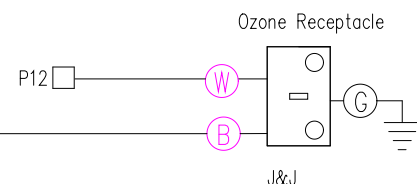

GR N L2 L1

33-0014A-R7

LEGEND	
	- 1/4" QUICK CONNECT
	- 1/4" QUICK CONNECT PIGGYBACK
	- FORK CONNECTOR
	- RING CONNECTOR
	- SOCKET CONNECTOR
	- PIN CONNECTOR

HYDRO-QUIP  
CORONA, CA 909.273.7575

Manufacture Notes: ① ON RELAY INDICATES CAPACITOR.

Dwg. No.  
**E100A0-KQY8**

Drawn  
DJT  
Date  
6.14.01

Rev  
8

Diagram No.  
**4103**

Wire Color Code	
B - Black	G - Green
Br - Brown	Bl - Blue
R - Red	V - Violet
O - Orange	W - White
Y - Yellow	Gr - Grey