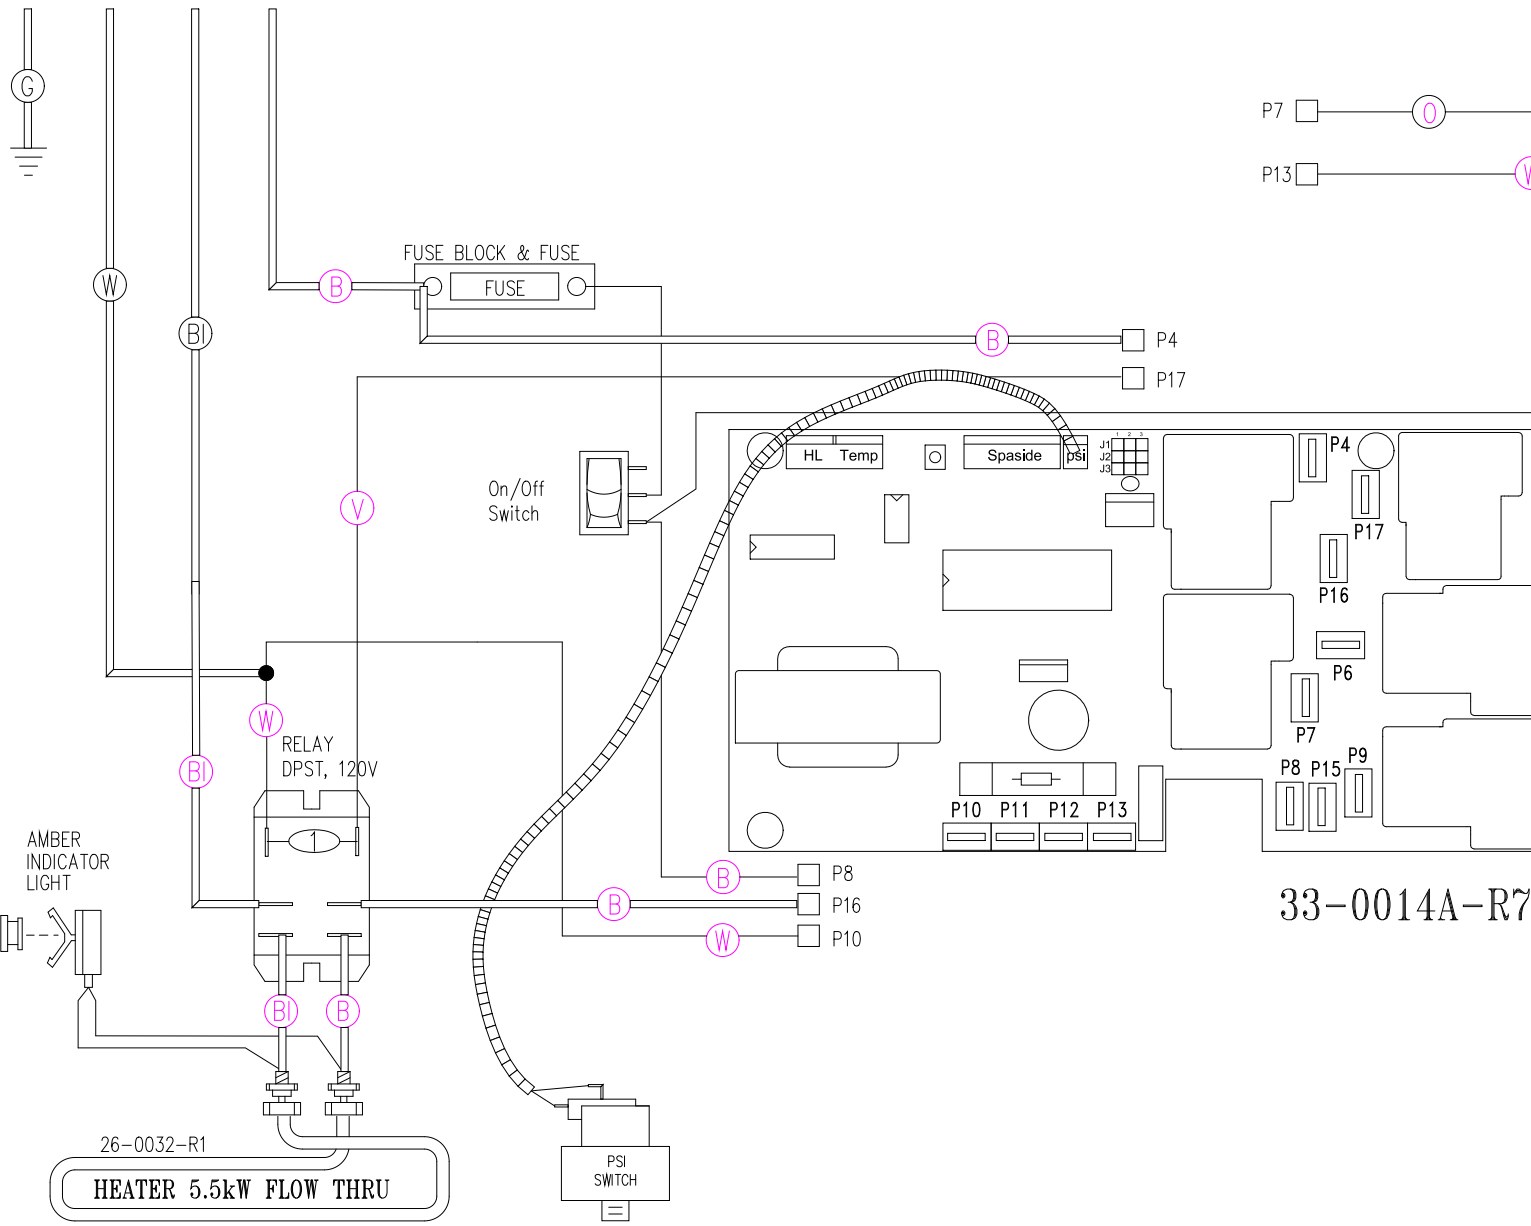

GR N L2 L1

33-0014A-R7

LEGEND	
	- 1/4" QUICK CONNECT
	- 1/4" QUICK CONNECT PIGGYBACK
	- FORK CONNECTOR
	- RING CONNECTOR
	- SOCKET CONNECTOR
	- PIN CONNECTOR

HYDRO-QUIP  
CORONA, CA 909.273.7575

Manufacture Notes: ① ON RELAY INDICATES CAPACITOR.

Dwg. No.  
**E100A0-KQY8**

Drawn  
DJT  
Date  
6.14.01

Rev  
8

Diagram No.  
**4103**

Wire Color Code	
B - Black	G - Green
Br - Brown	Bl - Blue
R - Red	V - Violet
O - Orange	W - White
Y - Yellow	Gr - Grey